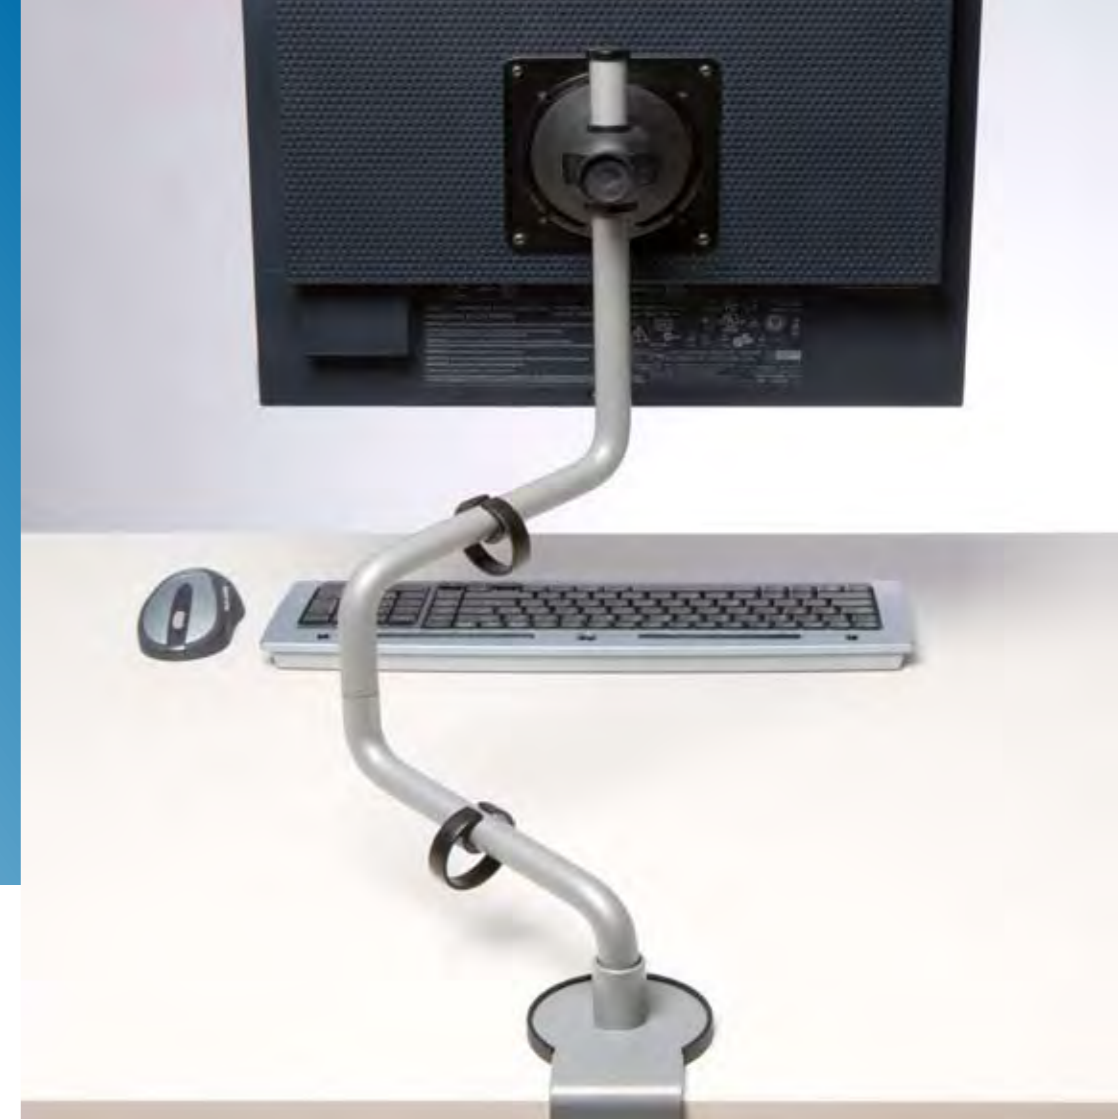

benchmark

Suite 201, 19a Boundary Street, Rushcutters Bay, NSW 2011
tel: +61 2 9360 0622 - fax: +61 2 9360 0711
email: info@benchmark.com.au - www.benchmark.com.au