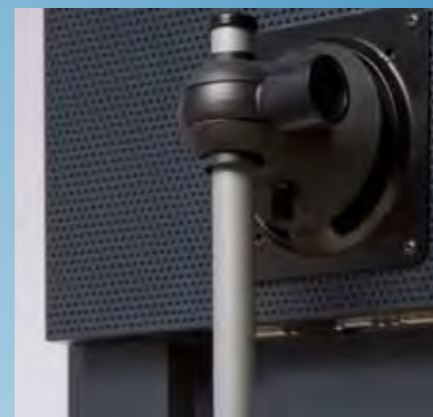

rodney™
Revolutionary mounting solution